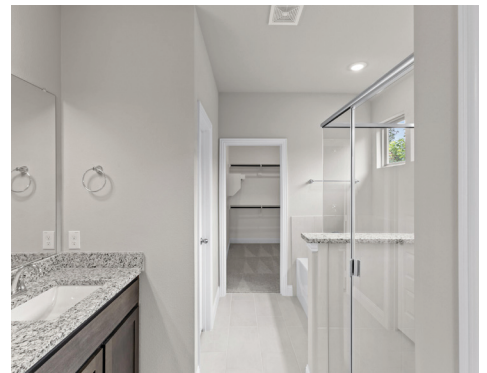

KINDRED HOMES
An HCP Company

REATTA RIDGE

501 Reatta Drive, Justin, TX 76247

Complete & Move-In Ready

\$409,535

The Wimberly

Nestled in Reatta Ridge, this meticulously designed 4-bedroom, 3-bathroom home showcases a bonus room and expansive dining area, perfectly complementing its open layout. Appreciate the convenience of a centrally positioned laundry room, while the master suite indulges with a double vanity. Complete with an upstairs bedroom, bathroom and more, this home seamlessly blends comfort with entertainment.